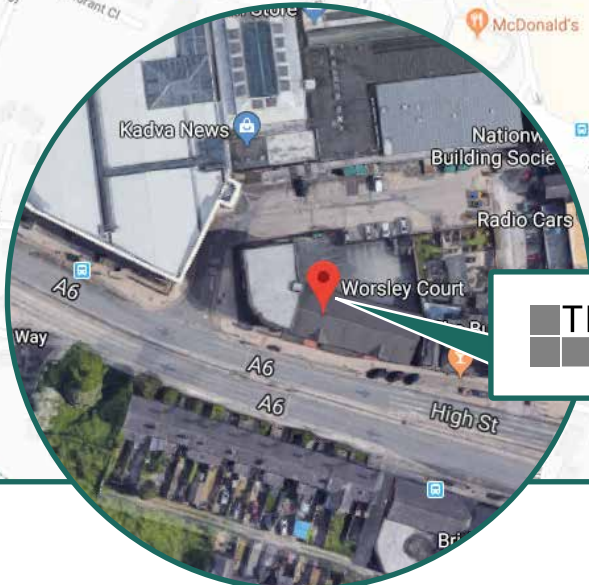

WALKDEN, MANCHESTER

Where are we?

Technique Learning Solutions
1st Floor,
4 Worsley Court,
High Street,
Walkden,
Manchester,
M28 3NJ

Phone:
0800 112 3310

Website:
www.LearnTechnique.com

TECHNIQUE
For ALL your engineering training needs

Transport

By Car
Junction 13 or 14 of the M60
or Junction 4 of the M61

By Train
Walkden Station
5 minute drive away

Parking
There is car parking at
the shopping centre/
Tesco Extra round the corner

TECHNIQUE
For ALL your engineering training needs