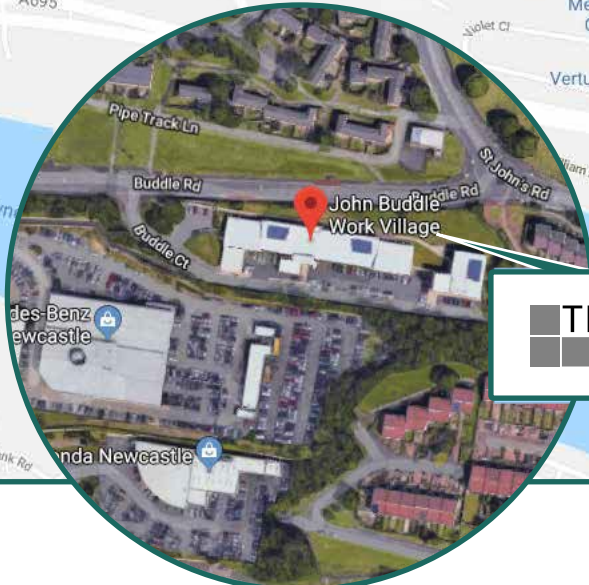

TECHNIQUE

For ALL your engineering training needs

TECHNIQUE

For ALL your engineering training needs