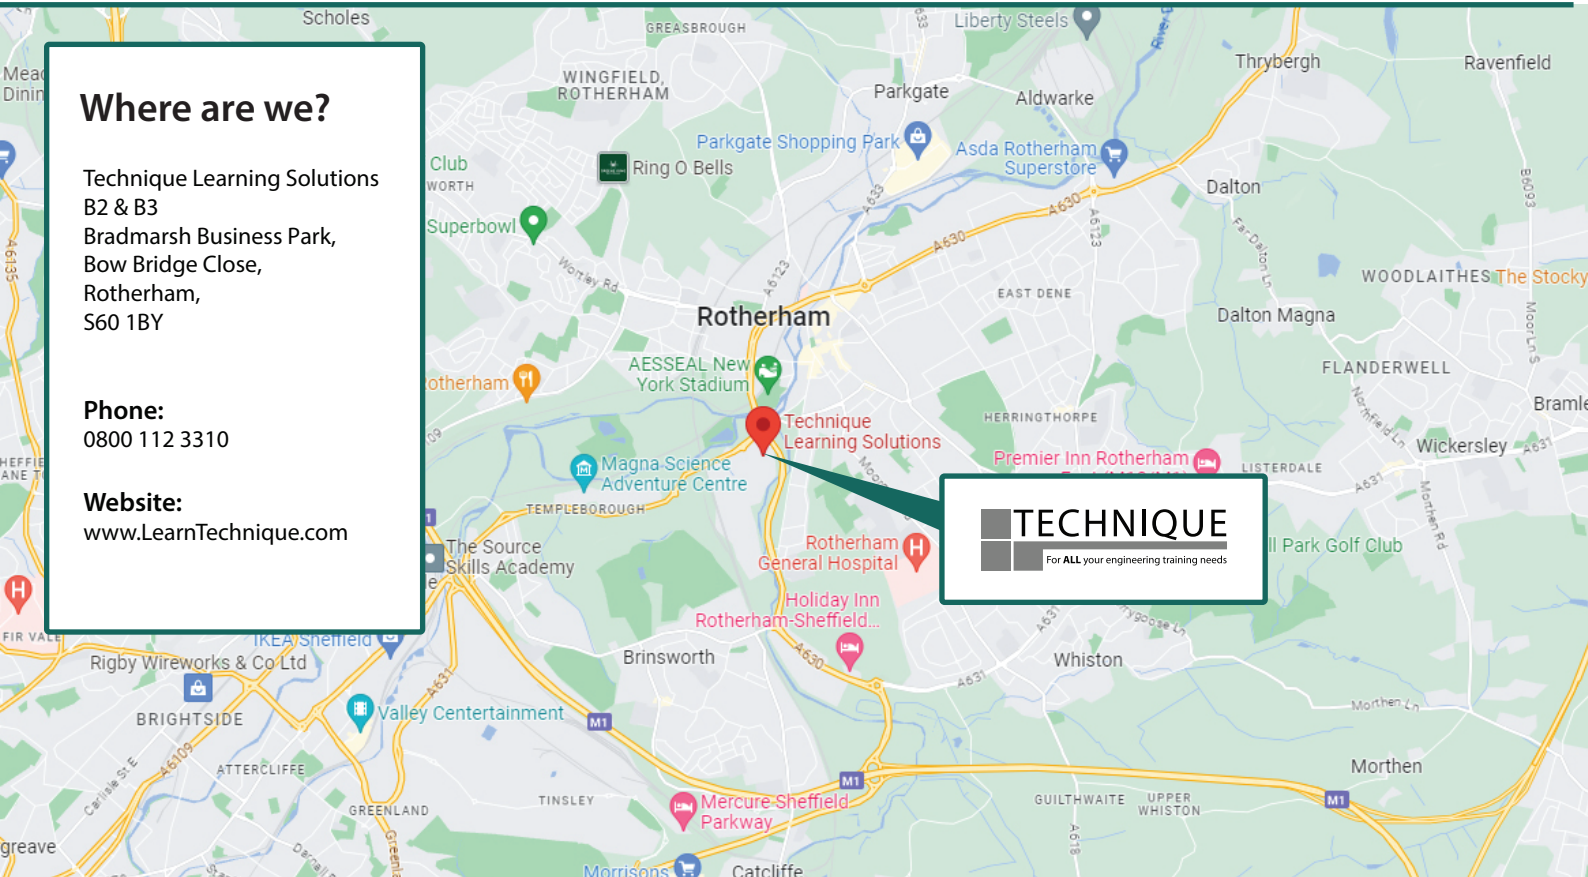

Where are we?

Technique Learning Solutions
B2 & B3
Bradmarsh Business Park,
Bow Bridge Close,
Rotherham,
S60 1BY

Phone:
0800 112 3310

Website:
www.LearnTechnique.com

Transport

By Car
M1 (Junction 33)

By Train
20 minute walk from
Rotherham Central train station